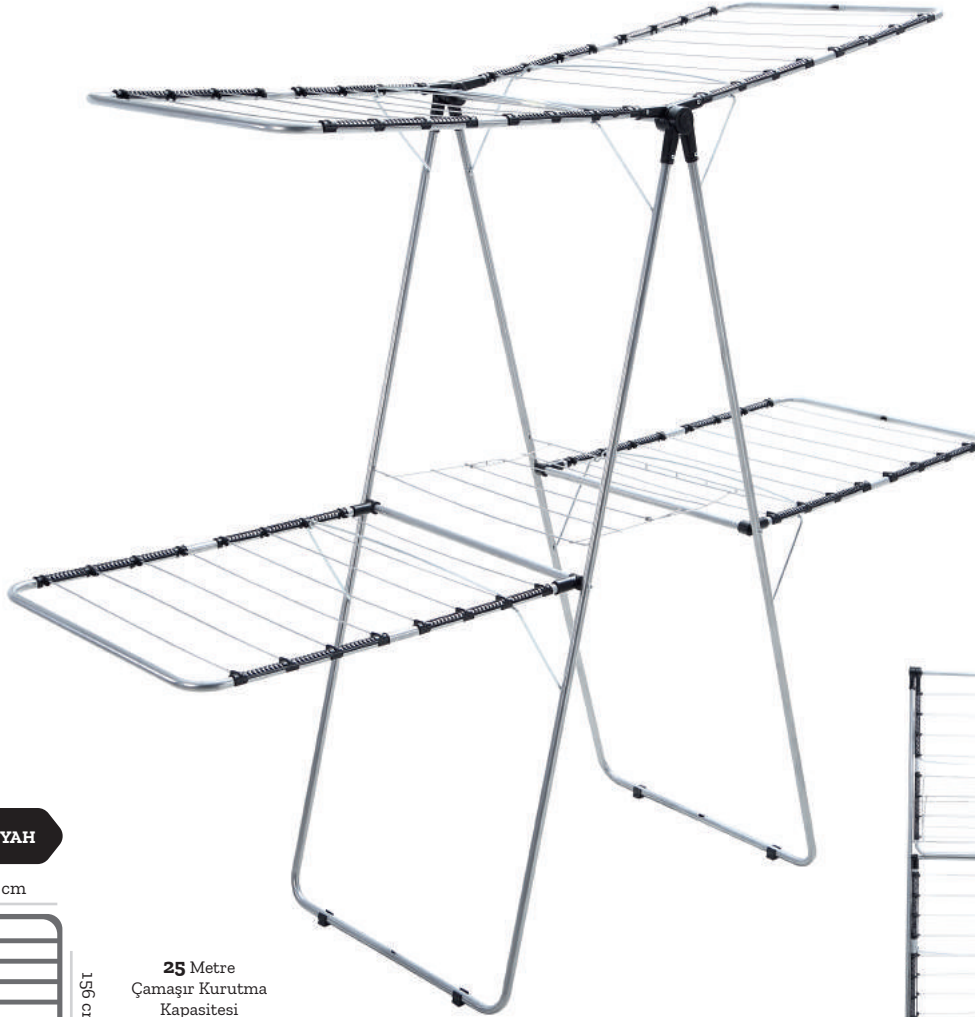

SIYAH

62 cm

96 cm

25 Metre
Çamaşır Kurutma
Kapasitesi

GENEL ÖZELLİKLERİ / SPECIFICATIONS

- Dar mekanlarda kullanım kolaylığı sağlar
- 25 m çamaşır kurutma kapasitesi vardır.
  - Çap 16'luk boru kullanılmıştır.
- Kullanımı pratik, taşınması kolaydır.
  - Katlandığında alan kaplamaz
- Elektro statik toz boya ile boyanmıştır

- Plenty of clothes can be dried easily
- It has 25 m hanging capacity
- Foldable, easy carriage
- Produced by ø16mm pipe
- Electrostatically baked powder dye
- Painted by Electrostatically baked powder dye

Koli İçi Adedi
Units / Carton
4

Koli Ebadı
Carton's Dimension
20 * 158 * 64

Koli hacmi
Carton's Volume
0,200

Adet Ağırlığı
Weight
4,80

Koli Ağırlığı
Weight With Carton
20,50

Pcs / 20 "
± %5
660

Pcs / 40 " HG
± %5
1520

Pcs / 40 " HQ
± %5
1360

90 M
± %5
1800