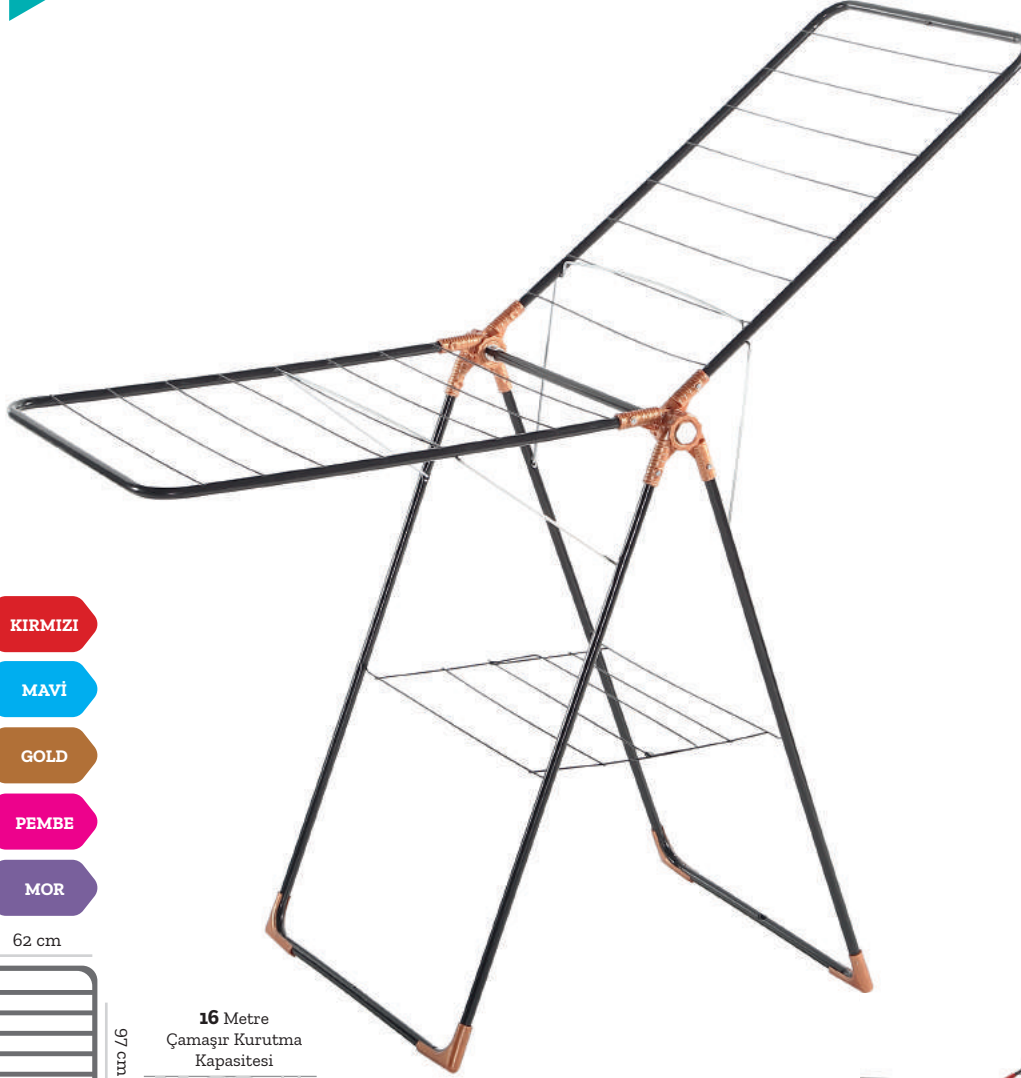

MENEKŞE

KURUTMALIK LAUNDRY DRYER

KOD: DK-21

KIRMIZI

MAVİ

GOLD

PEMBE

MOR

62 cm

97 cm

16 Metre
Çamaşır Kurutma
Kapasitesi

GENEL ÖZELLİKLERİ / SPECIFICATIONS

- Dar mekanlarda kullanım kolaylığı sağlar
- 16 m çamaşır kurutma kapasitesi vardır.
  - Çap 16'luk boru kullanılmıştır.
- Kullanımı pratik, taşınması kolaydır.
  - Katlandığında alan kaplamaz
- Elektro statik toz boya ile boyanmıştır

- Plenty of clothes can be dried easily
- It has 16 m hanging capacity
- Foldable, easy carrible
- Produced by ø16mm pipe
- Electrostatically baked powder dye
- Painted by Electrostatically baked powder dye

Koli İçi Adedi
Units / Carton
6

Koli Ebadı
Carton's Dimension
32 * 98 * 63

Koli hacmi
Carton's Volume
0,200

Adet Ağırlığı
Weight
2,95

Koli Ağırlığı
Weight With Carton
18,80

Pcs / 20 "
± %5
990

Pcs / 40 " HG
± %5
2280

Pcs / 40 " HQ
± %5
2040

90 M
± %5
2700

Made in
Turkey