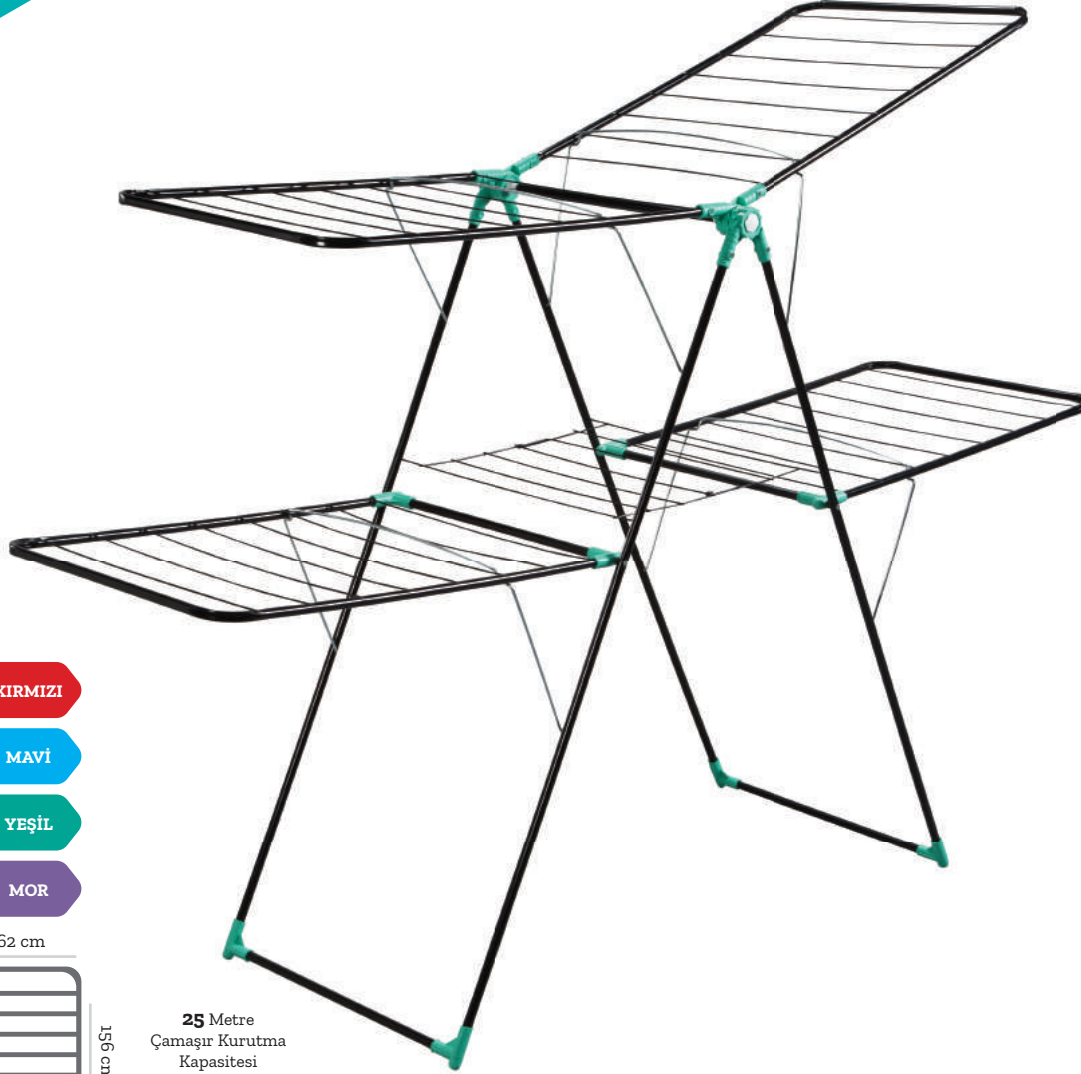

MENEKŞE LÜX

KURUTMALIK LAUNDRY DRYER

KOD: DK-25

KIRMIZI

MAVİ

YEŞİL

MOR

62 cm

95 cm

25 Metre
Çamaşır Kurutma
Kapasitesi

GENEL ÖZELLİKLERİ / SPECIFICATIONS

- Dar mekanlarda kullanım kolaylığı sağlar
- 25 m çamaşır kurutma kapasitesi vardır.
  - Çap 16'luk boru kullanılmıştır.
- Kullanımı pratik, taşınması kolaydır.
  - Katlandığında alan kaplamaz
- Elektro statik toz boya ile boyanmıştır

- Plenty of clothes can be dried easily
- It has 25 m hanging capacity
- Foldable, easy carriage
- Produced by ø16mm pipe
- Electrostatically baked powder dye
- Painted by Electrostatically baked powder dye

Koli İçi Adedi
Units / Carton
4

Koli Ebadı
Carton's Dimension
20 * 158 * 64

Koli hacmi
Carton's Volume
0,200

Adet Ağırlığı
Weight
4,60

Koli Ağırlığı
Weight With Carton
20,10

Pcs / 20 "
± %5
660

Pcs / 40 " HG
± %5
1520

Pcs / 40 " HQ
± %5
1360

90 M
± %5
1800

Made in
Turkey